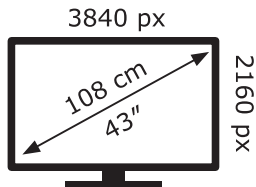

**ENERG** 

**LG Electronics**

43UP76906LE

**67** kWh/1000h

ABCDEF**G**

**HDR**

**85** kWh/1000h

2019/2013