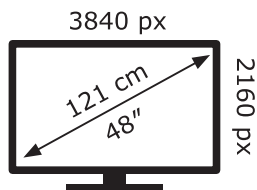

**ENERG** ⚡

**LG Electronics**

OLED48C16LA

**88** kWh/1000h

ABCDEF**G**

**142** kWh/1000h

2019/2013