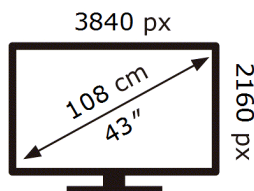

SAMSUNG

QE43LS03BAU

74 kWh/1000h

ABCDEF **G**

127 kWh/1000h

2019/2013

ENERG

SAMSUNG