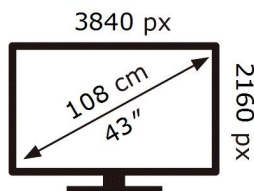

QE43LS03BAU

74 kWh/1000h

ABCDEF **G**

HDR

127 kWh/1000h

2019/2013